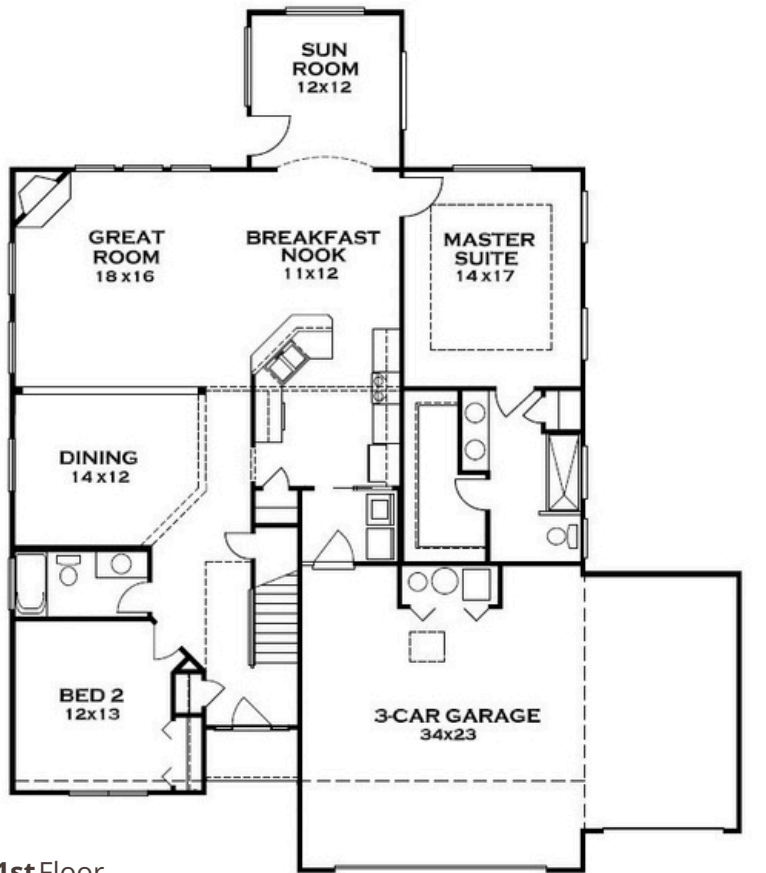

FLOOR PLAN

1st Floor

2nd Floor

THE RIVERTON

2467 sqft

4

3

2-3